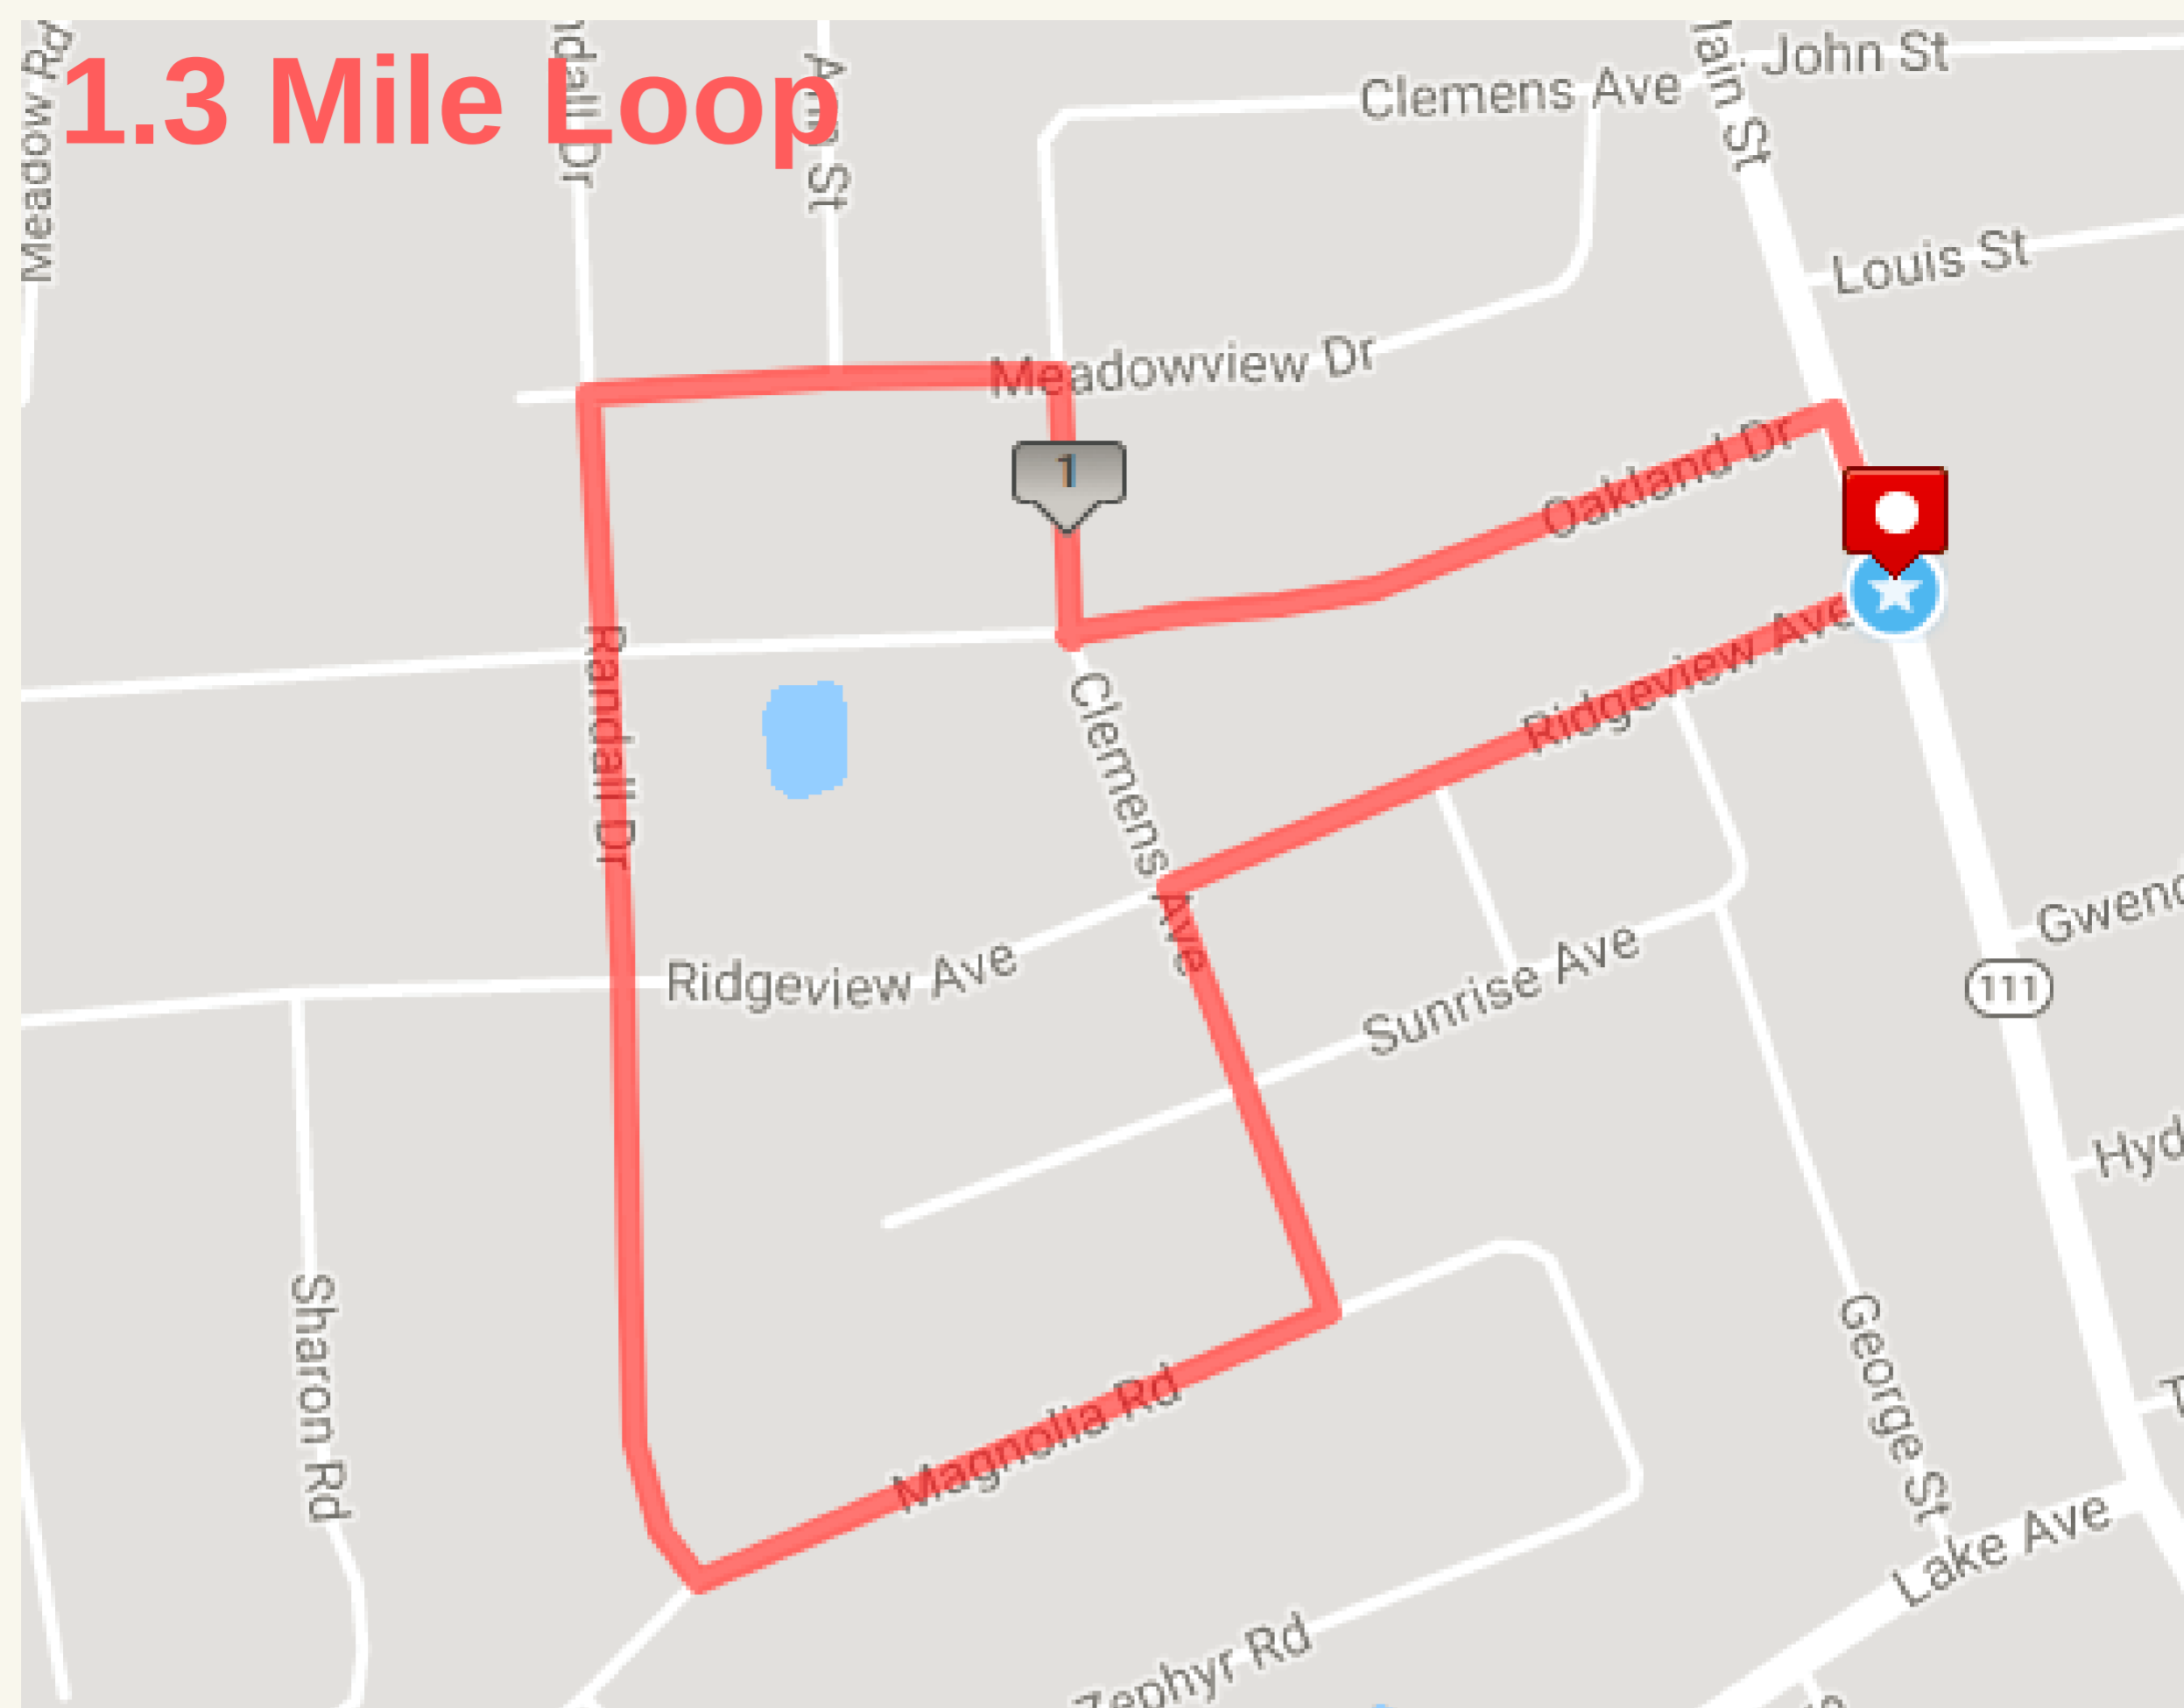

BOARD OF ED. WALKING ROUTE

Directions: Begin at the Trumbull Board of Education building, located at 6254 Main Street. Cross the street, onto Ridgeview Avenue. Turn left on Clemens Avenue. Turn right on Magnolia Road. Turn right on Randall Drive. Turn right on Meadowview Drive. Turn right on Clemens Avenue. Turn left on Oakland Drive. Turn right on Main Street and return to the Board of Education building.