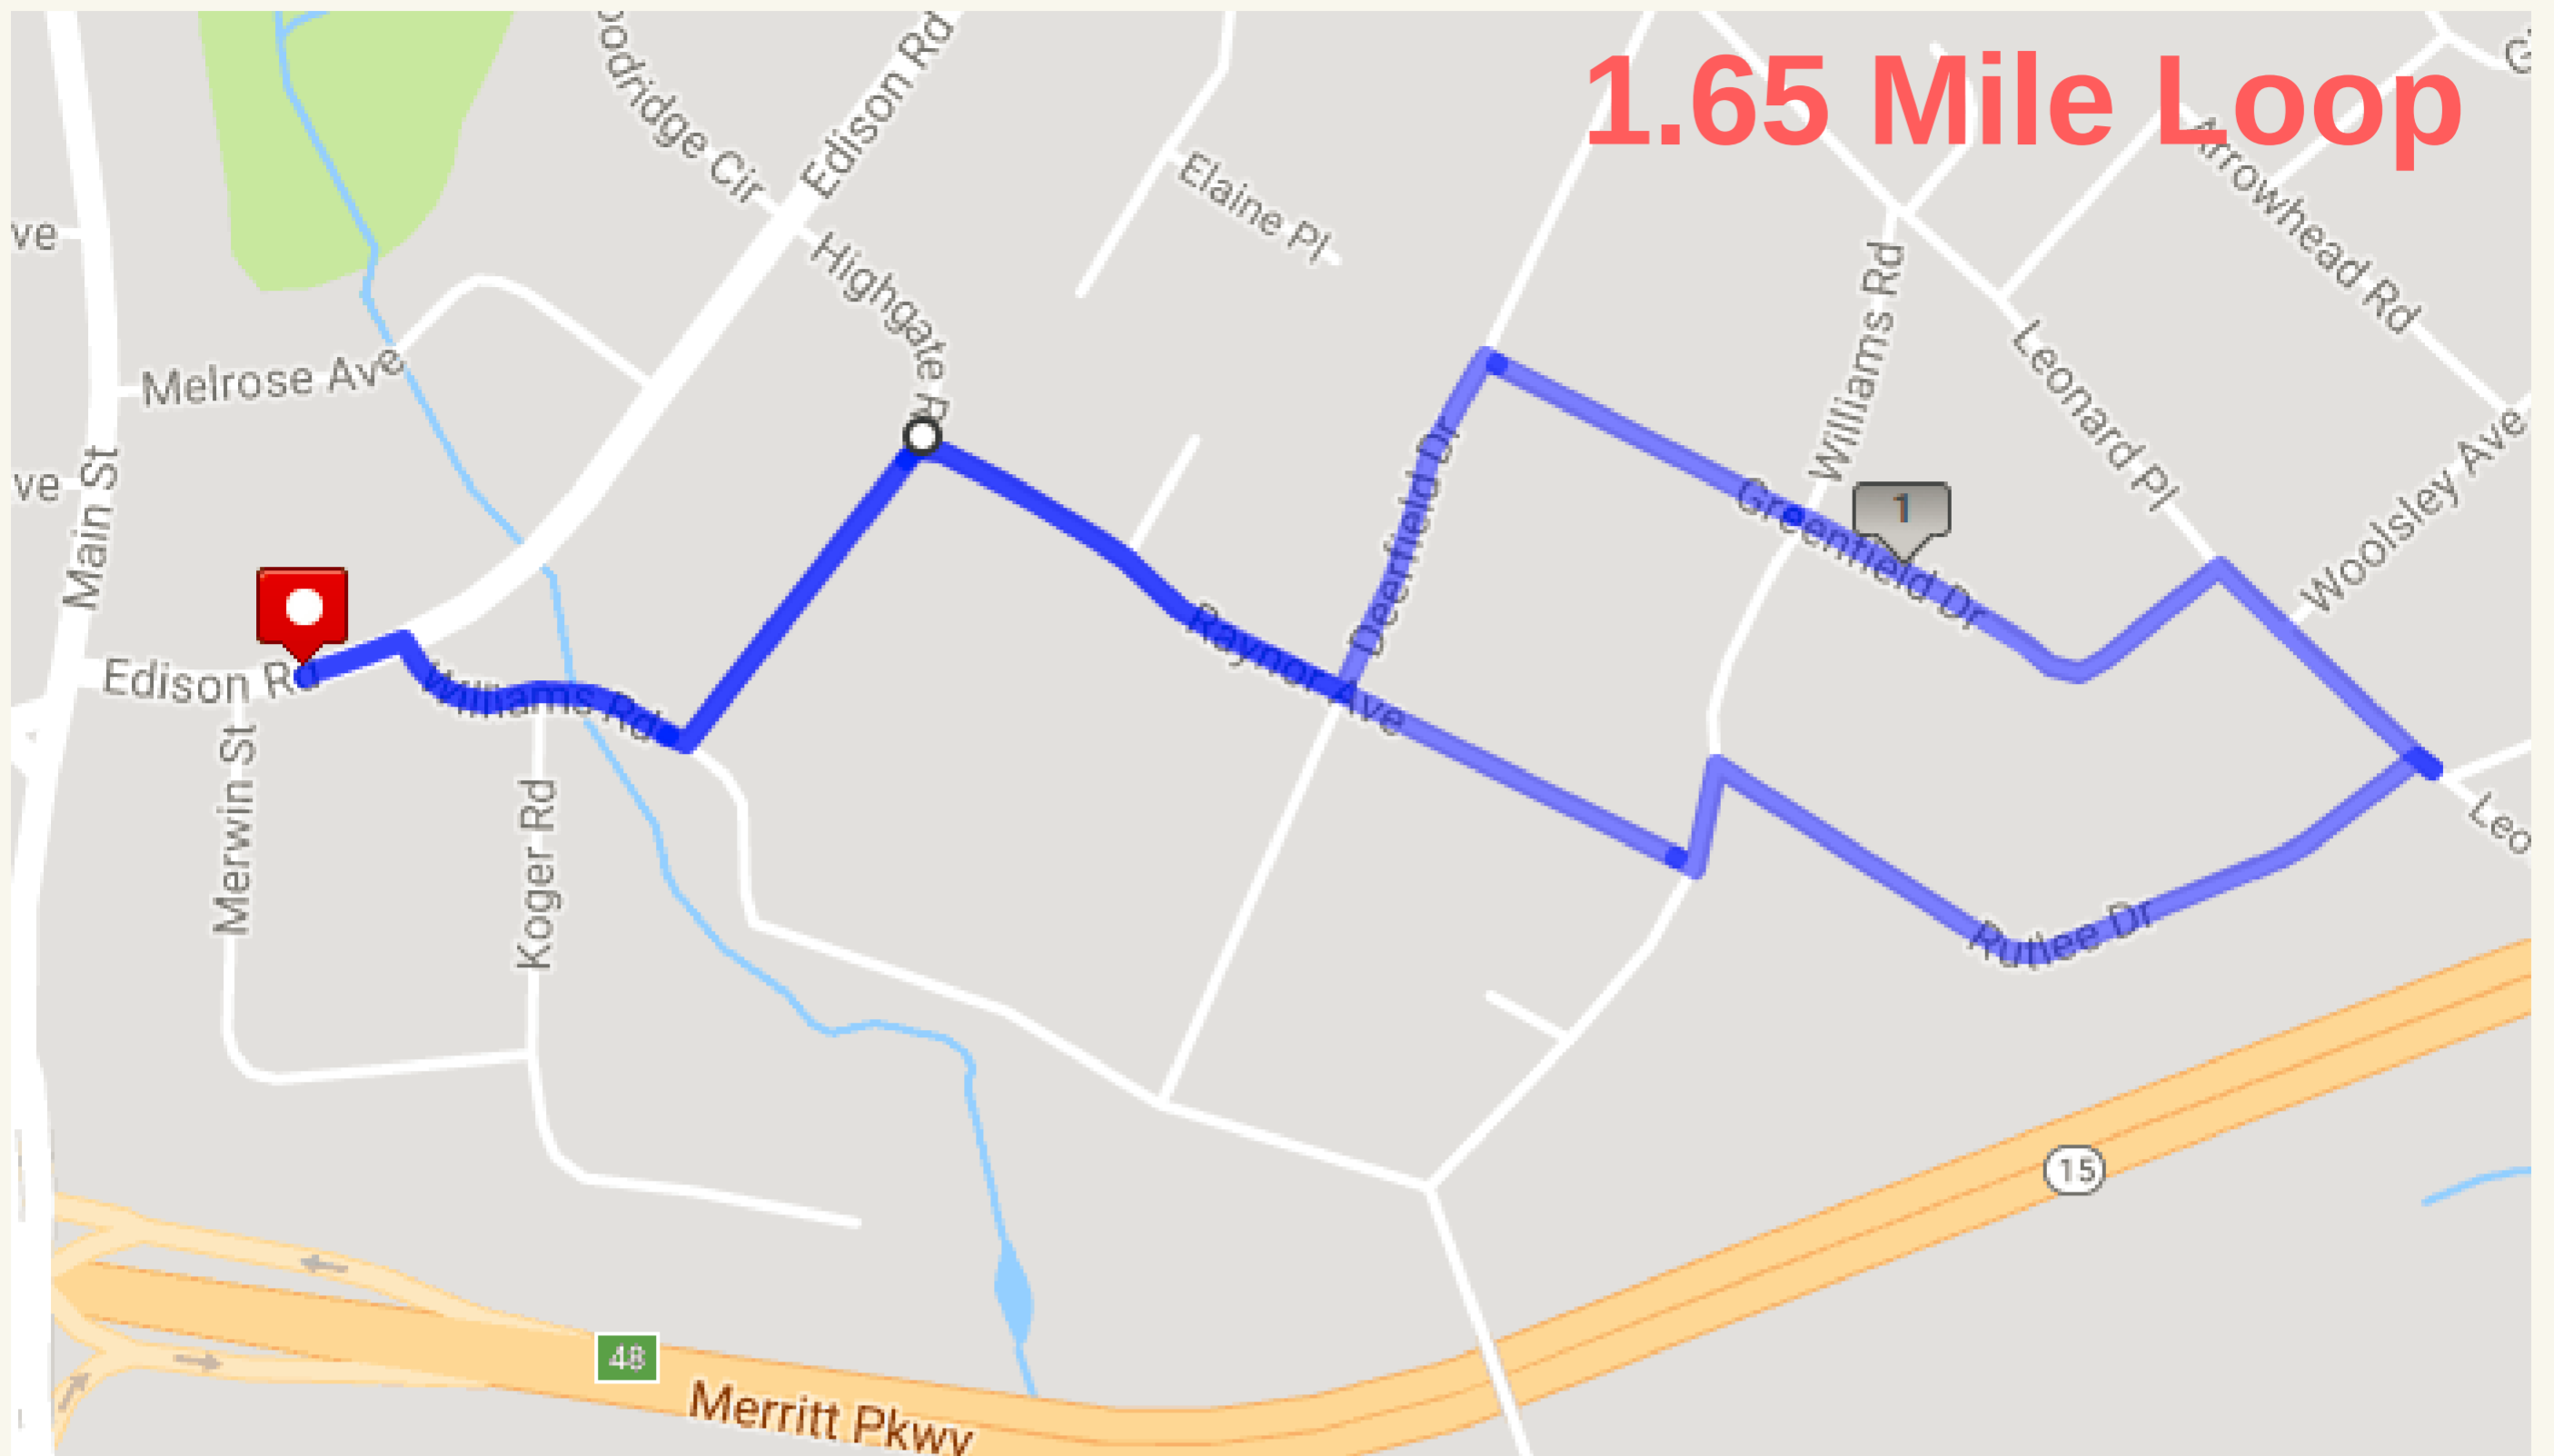

# POLICE DEPARTMENT WALKING ROUTE

**Directions:** Begin at the Trumbull Police Department, located at 158 Edison Road. Turn right onto Edison Road. Turn right onto Williams Road. Turn left on Highgate Road. Turn right onto Raynor Avenue. Turn left onto Williams Road. Turn right onto Rutlee Drive. Turn left onto Leonard Place. Turn left onto Greenfield Drive. Turn left onto Deerfield Drive. Turn right onto Raynor Avenue. Turn left onto Highgate Road. Turn right onto Williams Road. Turn left onto Edison Road and return to the Police Department.